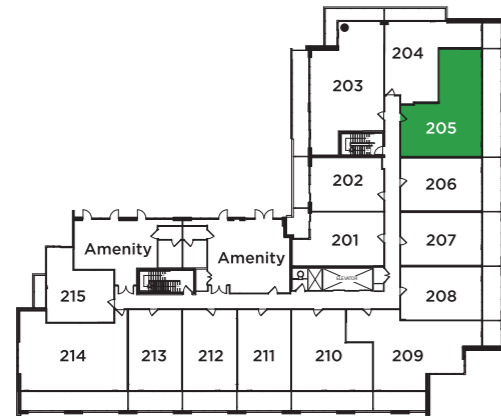

# BEECHWOOD

3 BEDROOM | 892 SQ.FT.

SP004- SUITE TYPE D

2ND FLOOR

3RD AND 4TH FLOOR