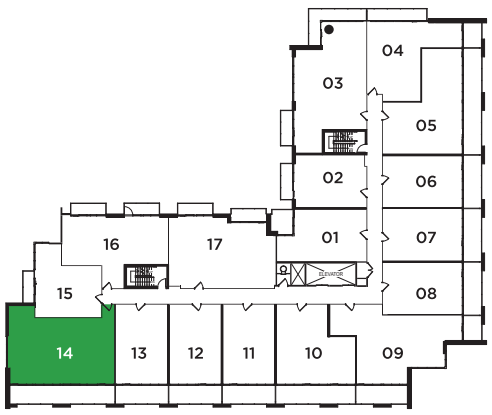

# CYPRESS

3 BEDROOM + DEN | 1084 SQ.FT.

SPO01 - SUITE TYPE A

2ND FLOOR

3RD AND 4TH FLOOR

All dimensions are approximate and subject to change without notice. Actual square footage may vary. Balconies can be variable and suites can be mirrored. All illustrations are artist's concept only. E. & O. E. August 2021.