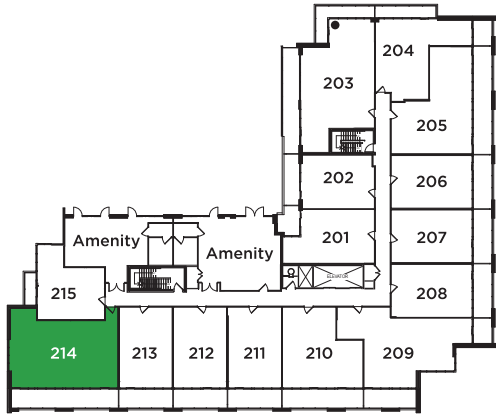

# CYPRESS

3 BEDROOM + DEN | 1084 SQ.FT.

SPO01 - SUITE TYPE A

2ND FLOOR

3RD AND 4TH FLOOR

All dimensions are approximate and subject to change without notice. Actual square footage may vary. Balconies can be variable and suites can be mirrored. All illustrations are artist's concept only. E. & O. E. August 2021.