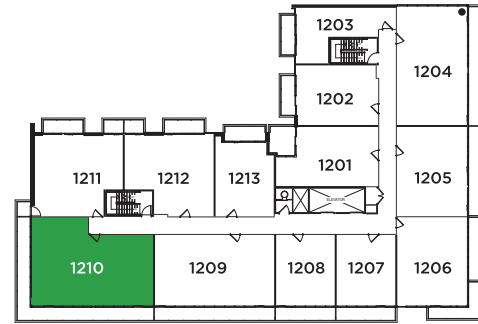

# LINDEN

3 BEDROOM | 1057 SQ.FT.

SP006- SUITE TYPE F

11TH FLOOR

12TH FLOOR