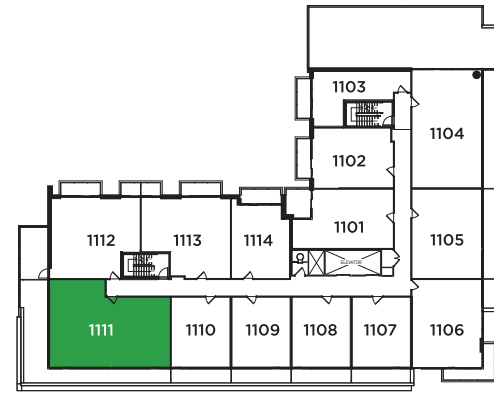

# LINDEN

3 BEDROOM | 1057 SQ.FT.

SP006- SUITE TYPE F

11TH FLOOR

12TH FLOOR