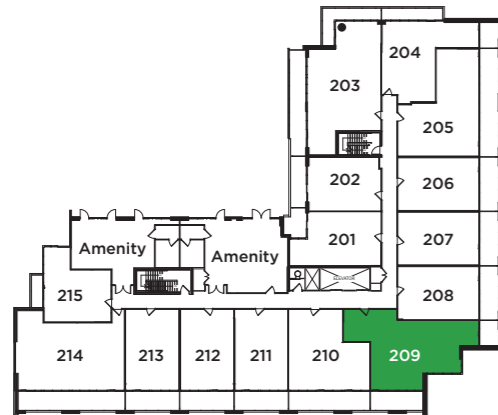

SEQUOIA

3 BEDROOM + DEN (BF) | 1017 SQ.FT.

SPO02 - SUITE TYPE B

2ND FLOOR

3RD AND 4TH FLOOR