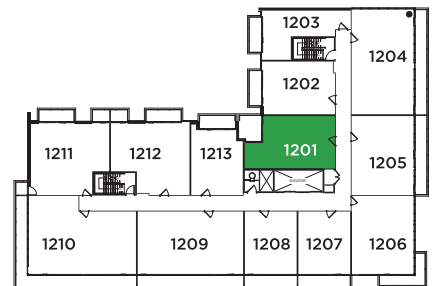

ASPEN

1 BEDROOM + DEN (BF) | 608 SQ.FT.

SPO26 - SUITE TYPE X

2ND FLOOR

3RD AND 4TH FLOOR

5TH FLOOR

6TH, 8TH AND 10TH FLOOR

7TH AND 9TH FLOOR

11TH FLOOR

12TH FLOOR