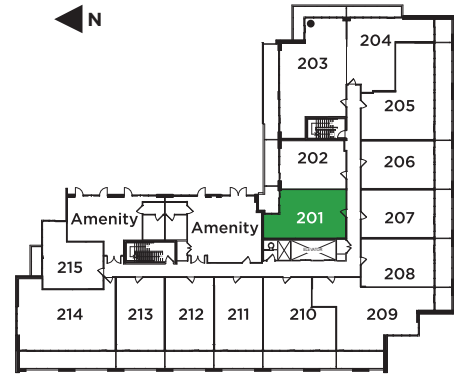

ASPEN

1 BEDROOM + DEN (BF) | 608 SQ.FT.

SPO26 - SUITE TYPE X

2ND FLOOR

3RD AND 4TH FLOOR

5TH FLOOR

6TH, 8TH AND 10TH FLOOR

7TH AND 9TH FLOOR

11TH FLOOR

12TH FLOOR