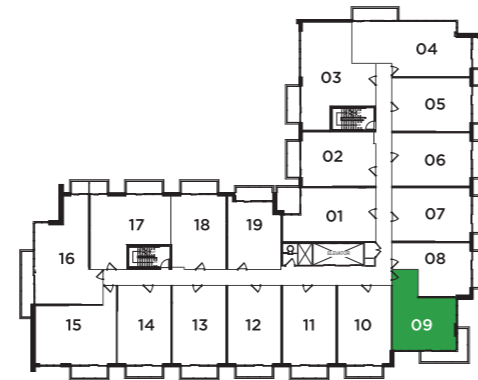

# HAWTHORNE

1 BEDROOM | 553 SQ.FT.

SP029 - SUITE TYPE AA

5TH FLOOR

6TH, 8TH AND 10TH FLOOR

7TH AND 9TH FLOOR