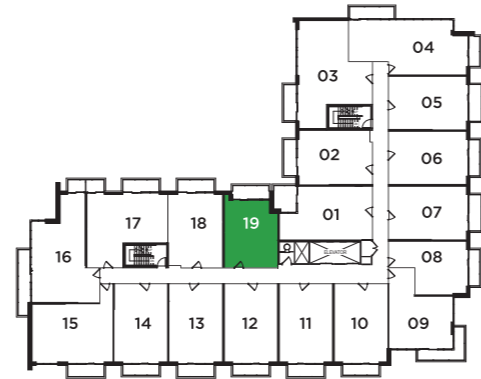

# SASSAFRAS

1 BEDROOM | 501 SQ.FT.

SPO27- SUITE TYPE Y

5TH FLOOR

6TH, 8TH AND 10TH FLOOR

7TH AND 9TH FLOOR

11TH FLOOR

12TH FLOOR