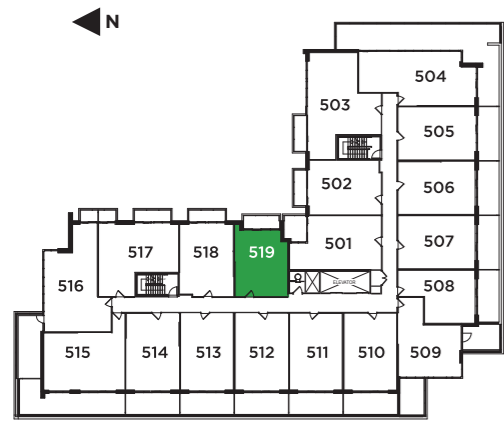

# SASSAFRAS

1 BEDROOM | 501 SQ.FT.

SPO27- SUITE TYPE Y

5TH FLOOR

6TH, 8TH AND 10TH FLOOR

7TH AND 9TH FLOOR

11TH FLOOR

12TH FLOOR