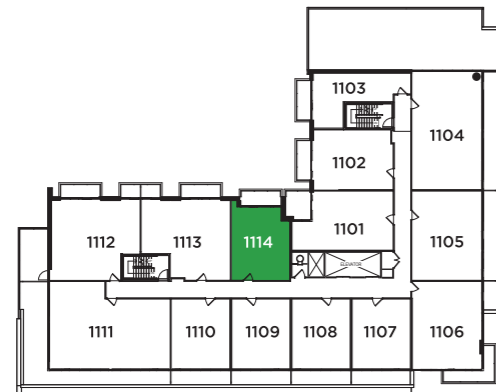

# SASSAFRAS

1 BEDROOM | 501 SQ.FT.

SPO27- SUITE TYPE Y

5TH FLOOR

6TH, 8TH AND 10TH FLOOR

7TH AND 9TH FLOOR

11TH FLOOR

12TH FLOOR