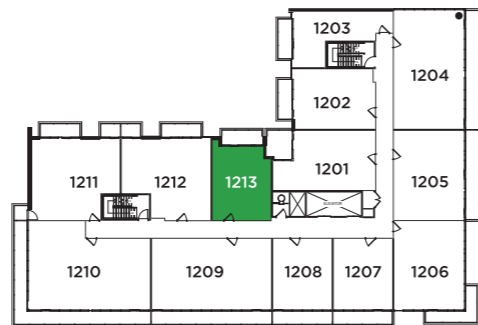

# SASSAFRAS

1 BEDROOM | 501 SQ.FT.

SPO27- SUITE TYPE Y

5TH FLOOR

6TH, 8TH AND 10TH FLOOR

7TH AND 9TH FLOOR

11TH FLOOR

12TH FLOOR