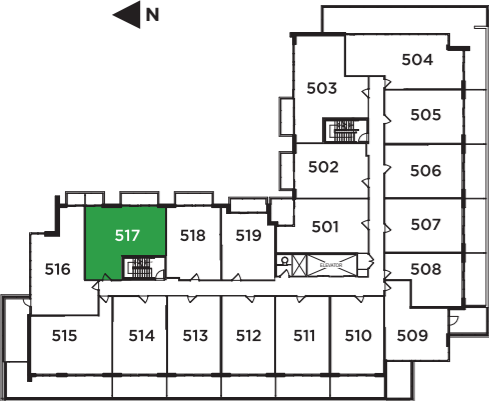

# SPRUCE

2 BEDROOM |

666 SQ.FT.

SP013 - SUITE TYPE M

5TH FLOOR

6TH, 8TH AND 10TH FLOOR

7TH AND 9TH FLOOR

All dimensions are approximate and subject to change without notice. Actual square footage may vary. Balconies can be variable and suites can be mirrored. All illustrations are artist's concept only. E. & O. E. July 2021.