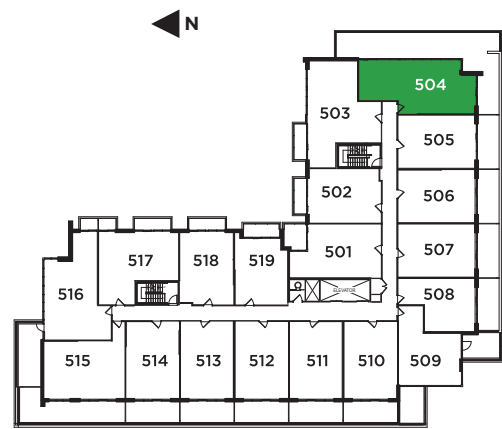

# SYCAMORE

2 BEDROOM | 730 SQ.FT.

SP015 - SUITE TYPE O

5TH FLOOR

6TH, 8TH AND 10TH FLOOR

7TH AND 9TH FLOOR